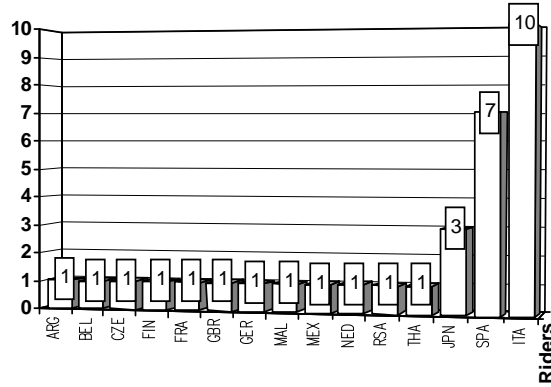

© DORNA, 2017

RED BULL GRAND PRIX OF THE AMERICAS

5513 m.

Entry List

1

Rider

Nation Team

Motorcycle

W=Wildcard

R()=Replacement

__=Replaced

i=Trophy Michel Metraux Cup r=Rookie of the year

These data/results cannot be reproduced, stored and/or transmitted in whole or in part by any manner of electronic, mechanical, photocopying, recording, broadcasting or otherwise now known or herein after developed without the previous express consent by the copyright owner, except for reproduction in daily press and regular printed publications on sale to the public within 60 days of the event related to those data/results and always provided that copyright symbol appears together as follows below.